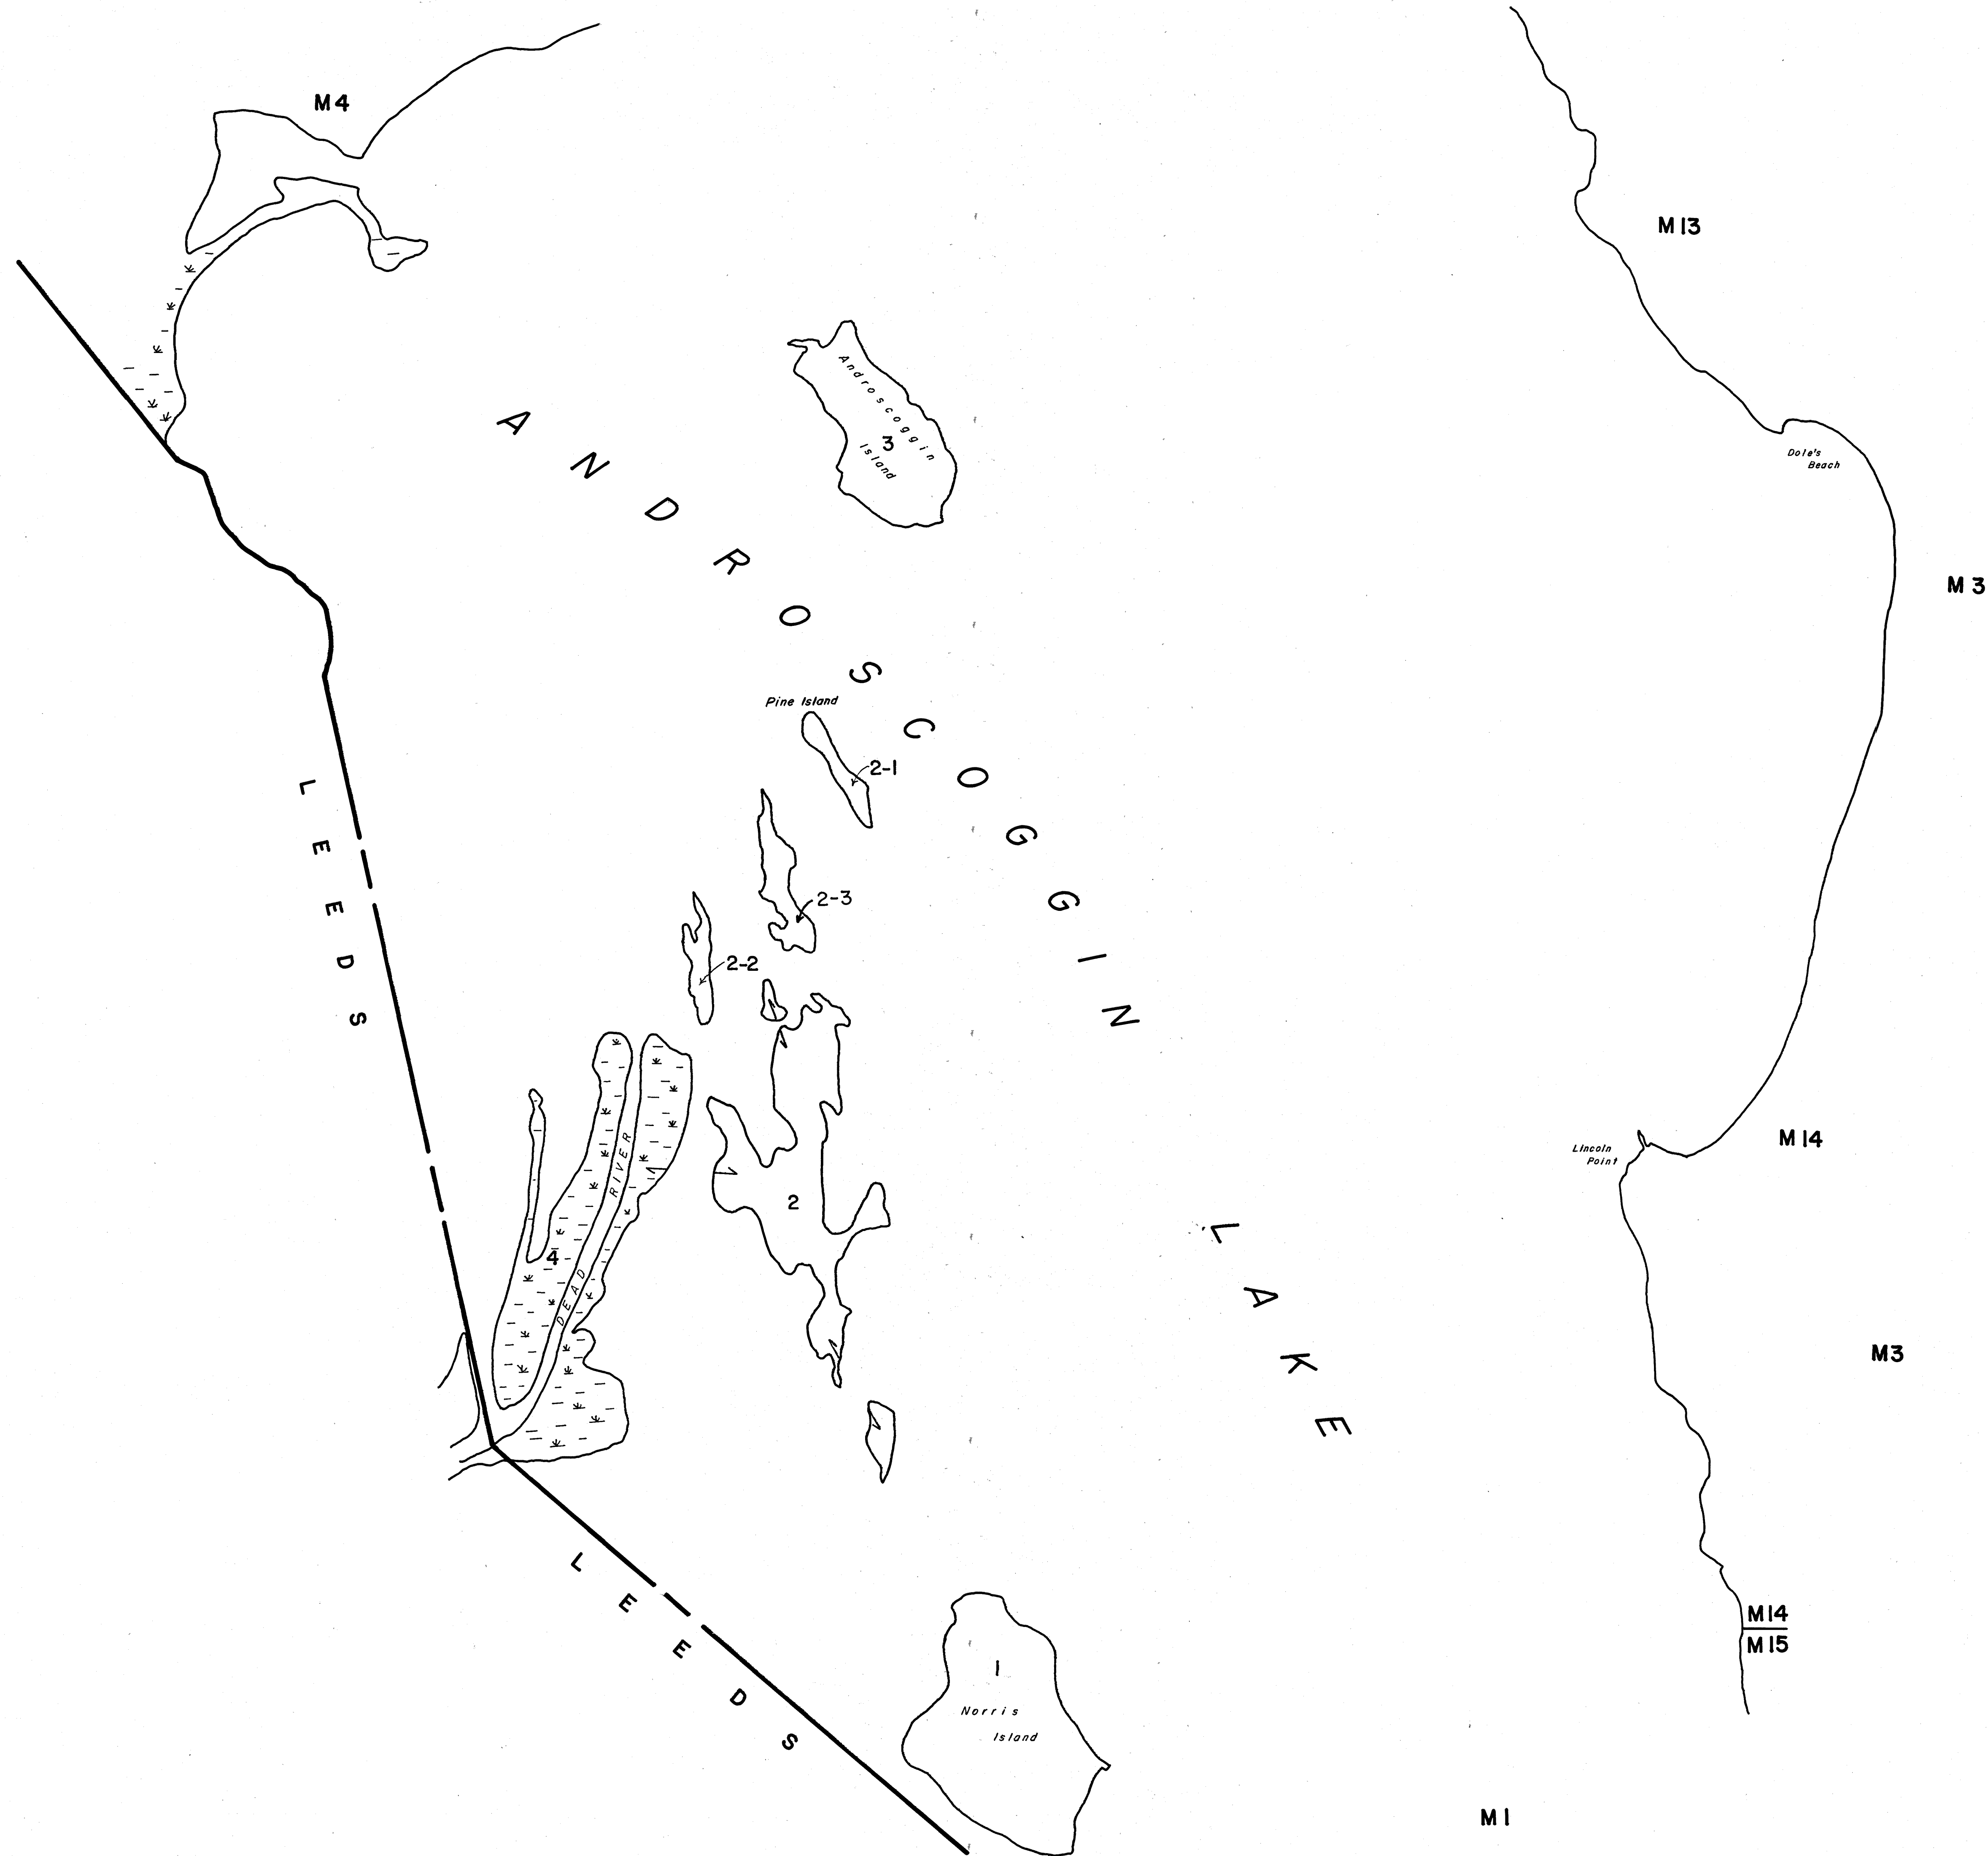

PROPERTY  
MAP  
TOWN  
OF  
WAYNE

KENNEBEC  
COUNTY  
MAINE

1979

PREPARED  
BY  
SLF, Inc.  
SKOWHEGAN  
MAINE

LEGEND  
PARCEL NUMBER... 5  
ADJACENT MAPS... M2  
MATCH LINE \_\_\_\_\_

NOTE:  
FOR ASSESSMENT  
PURPOSES ONLY  
NOT TO BE USED  
FOR CONVEYANCES