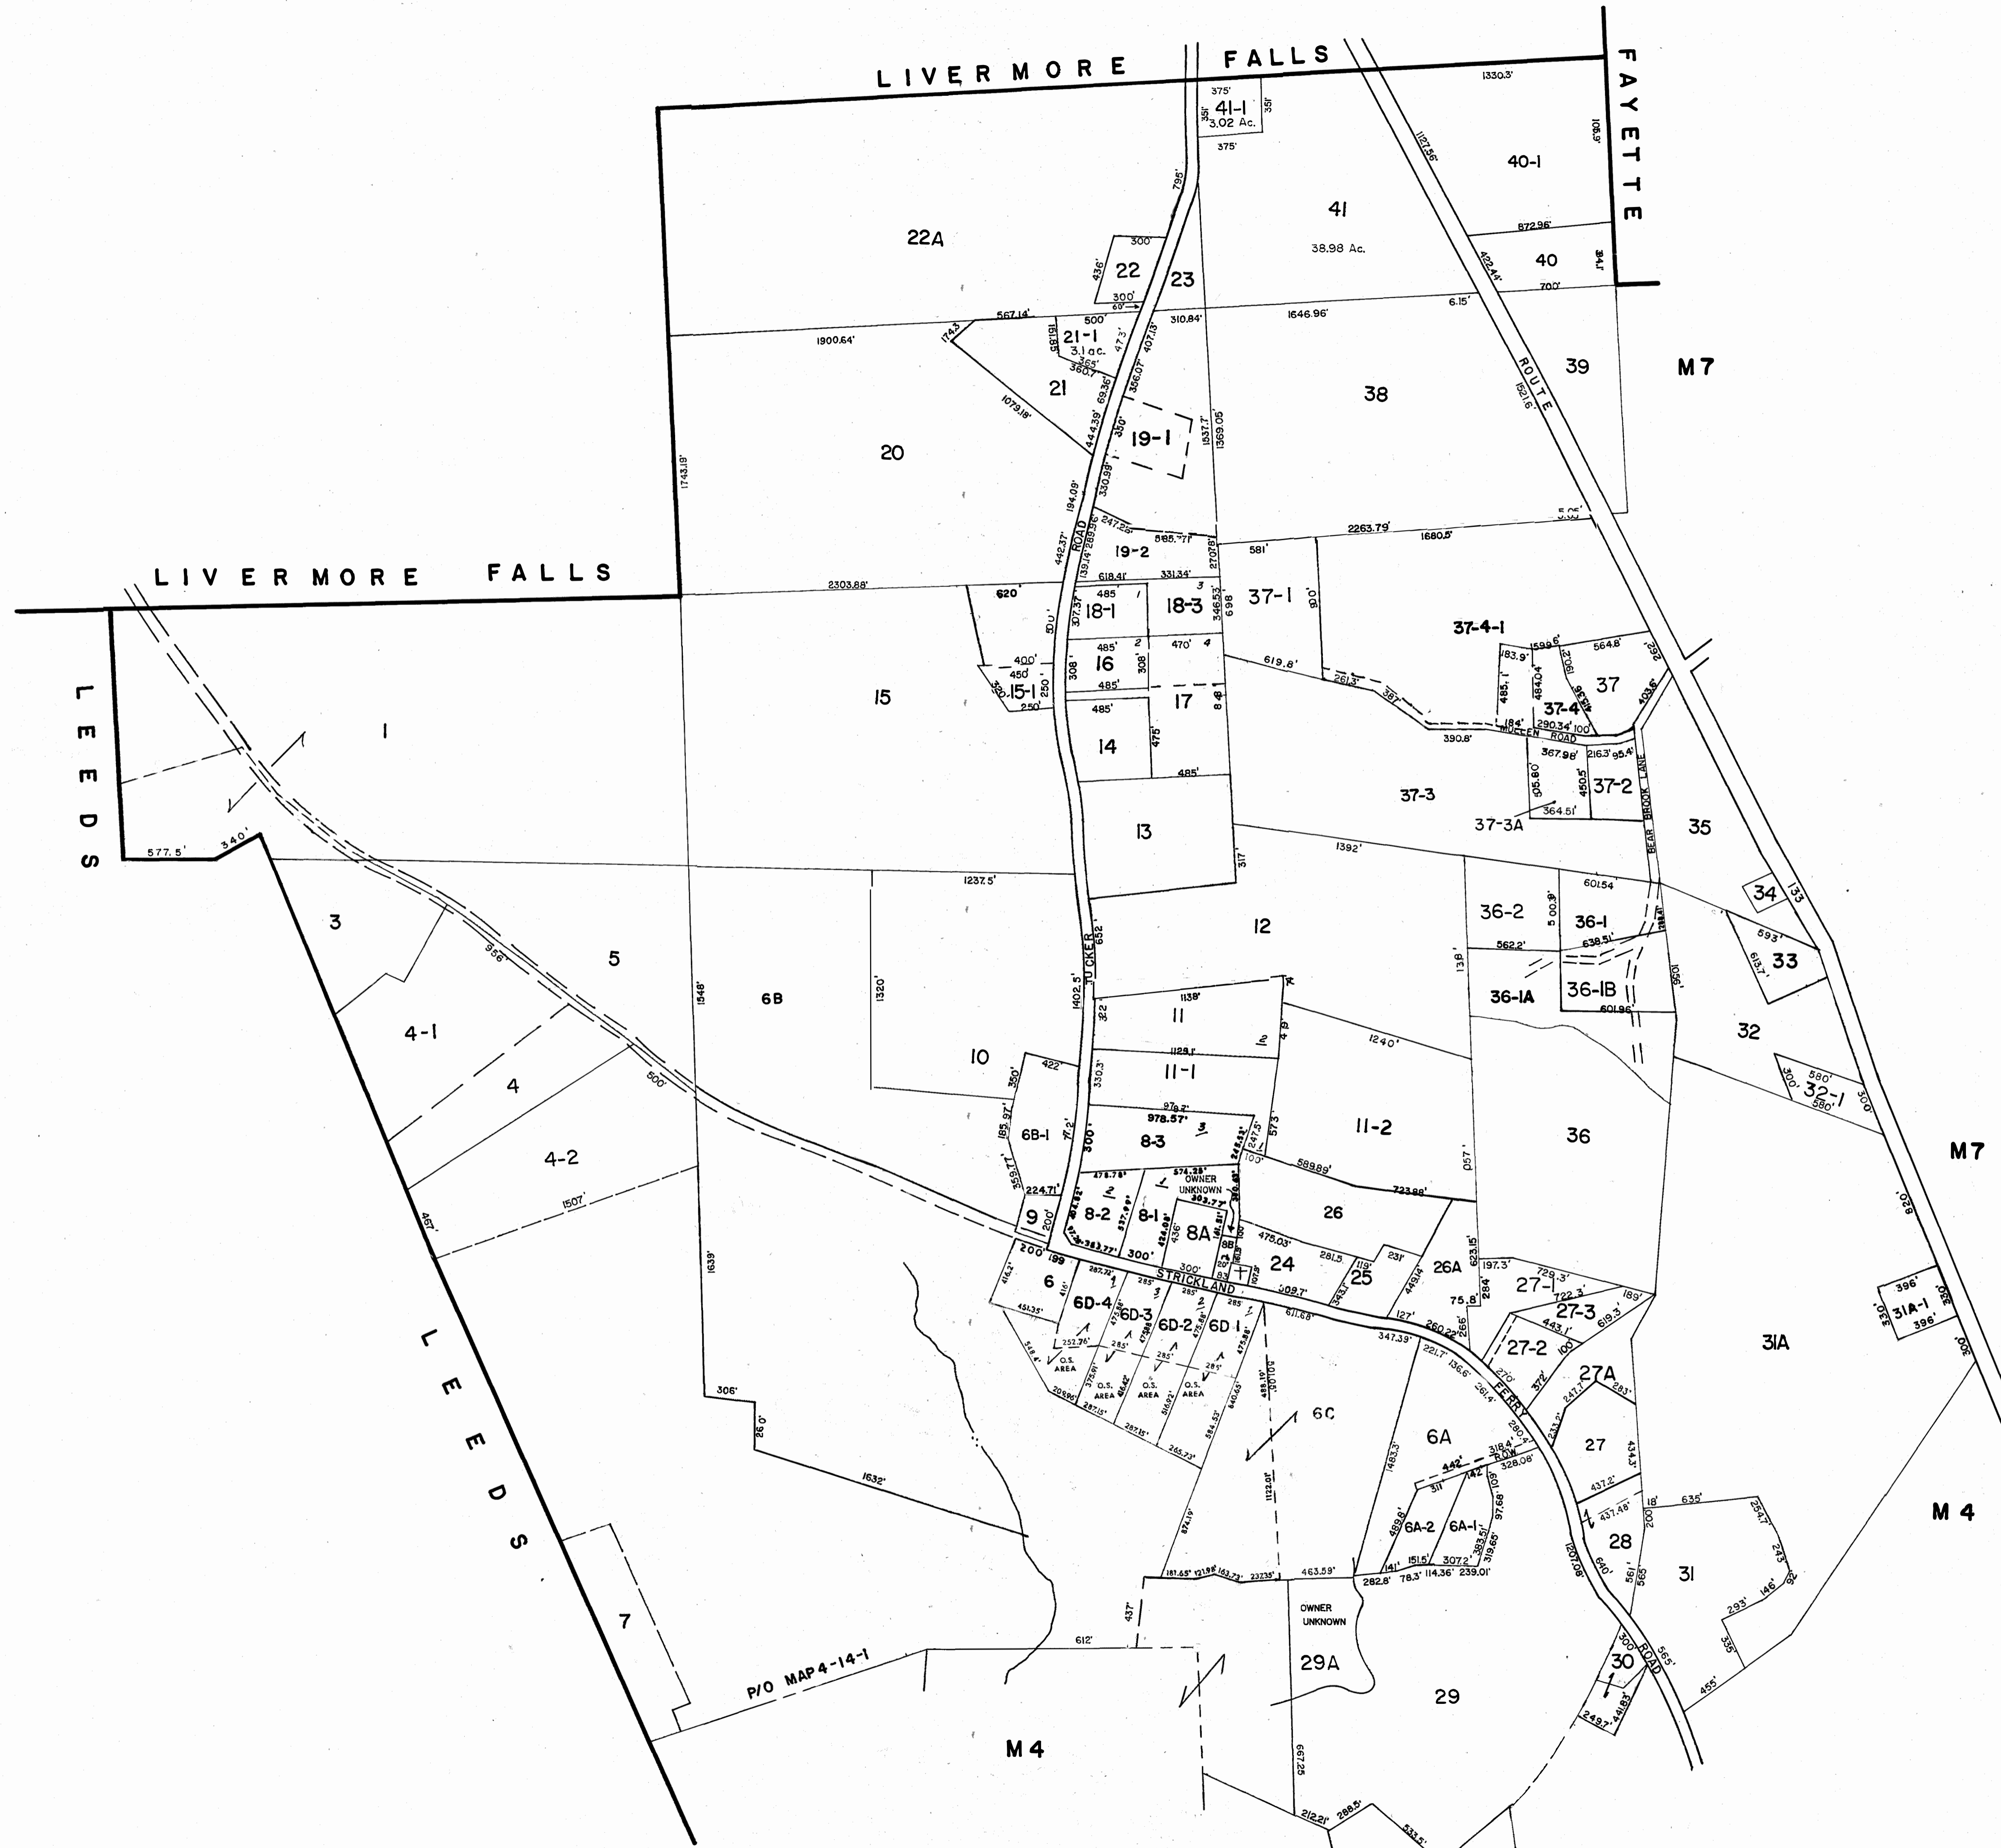

LEGEND  
PARCEL NUMBER 5  
ADJACENT MAPS M2  
MATCH LINE

NOTE:  
FOR ASSESSMENT  
PURPOSES ONLY  
NOT TO BE USED  
FOR CONVEYANCES

FAYETTE

PROPERTY MAP  
TOWN OF  
WAYNE

KENNEBEC  
COUNTY  
MAINE

1979

PREPARED BY  
SLF, Inc.  
SKOWHEGAN  
MAINE