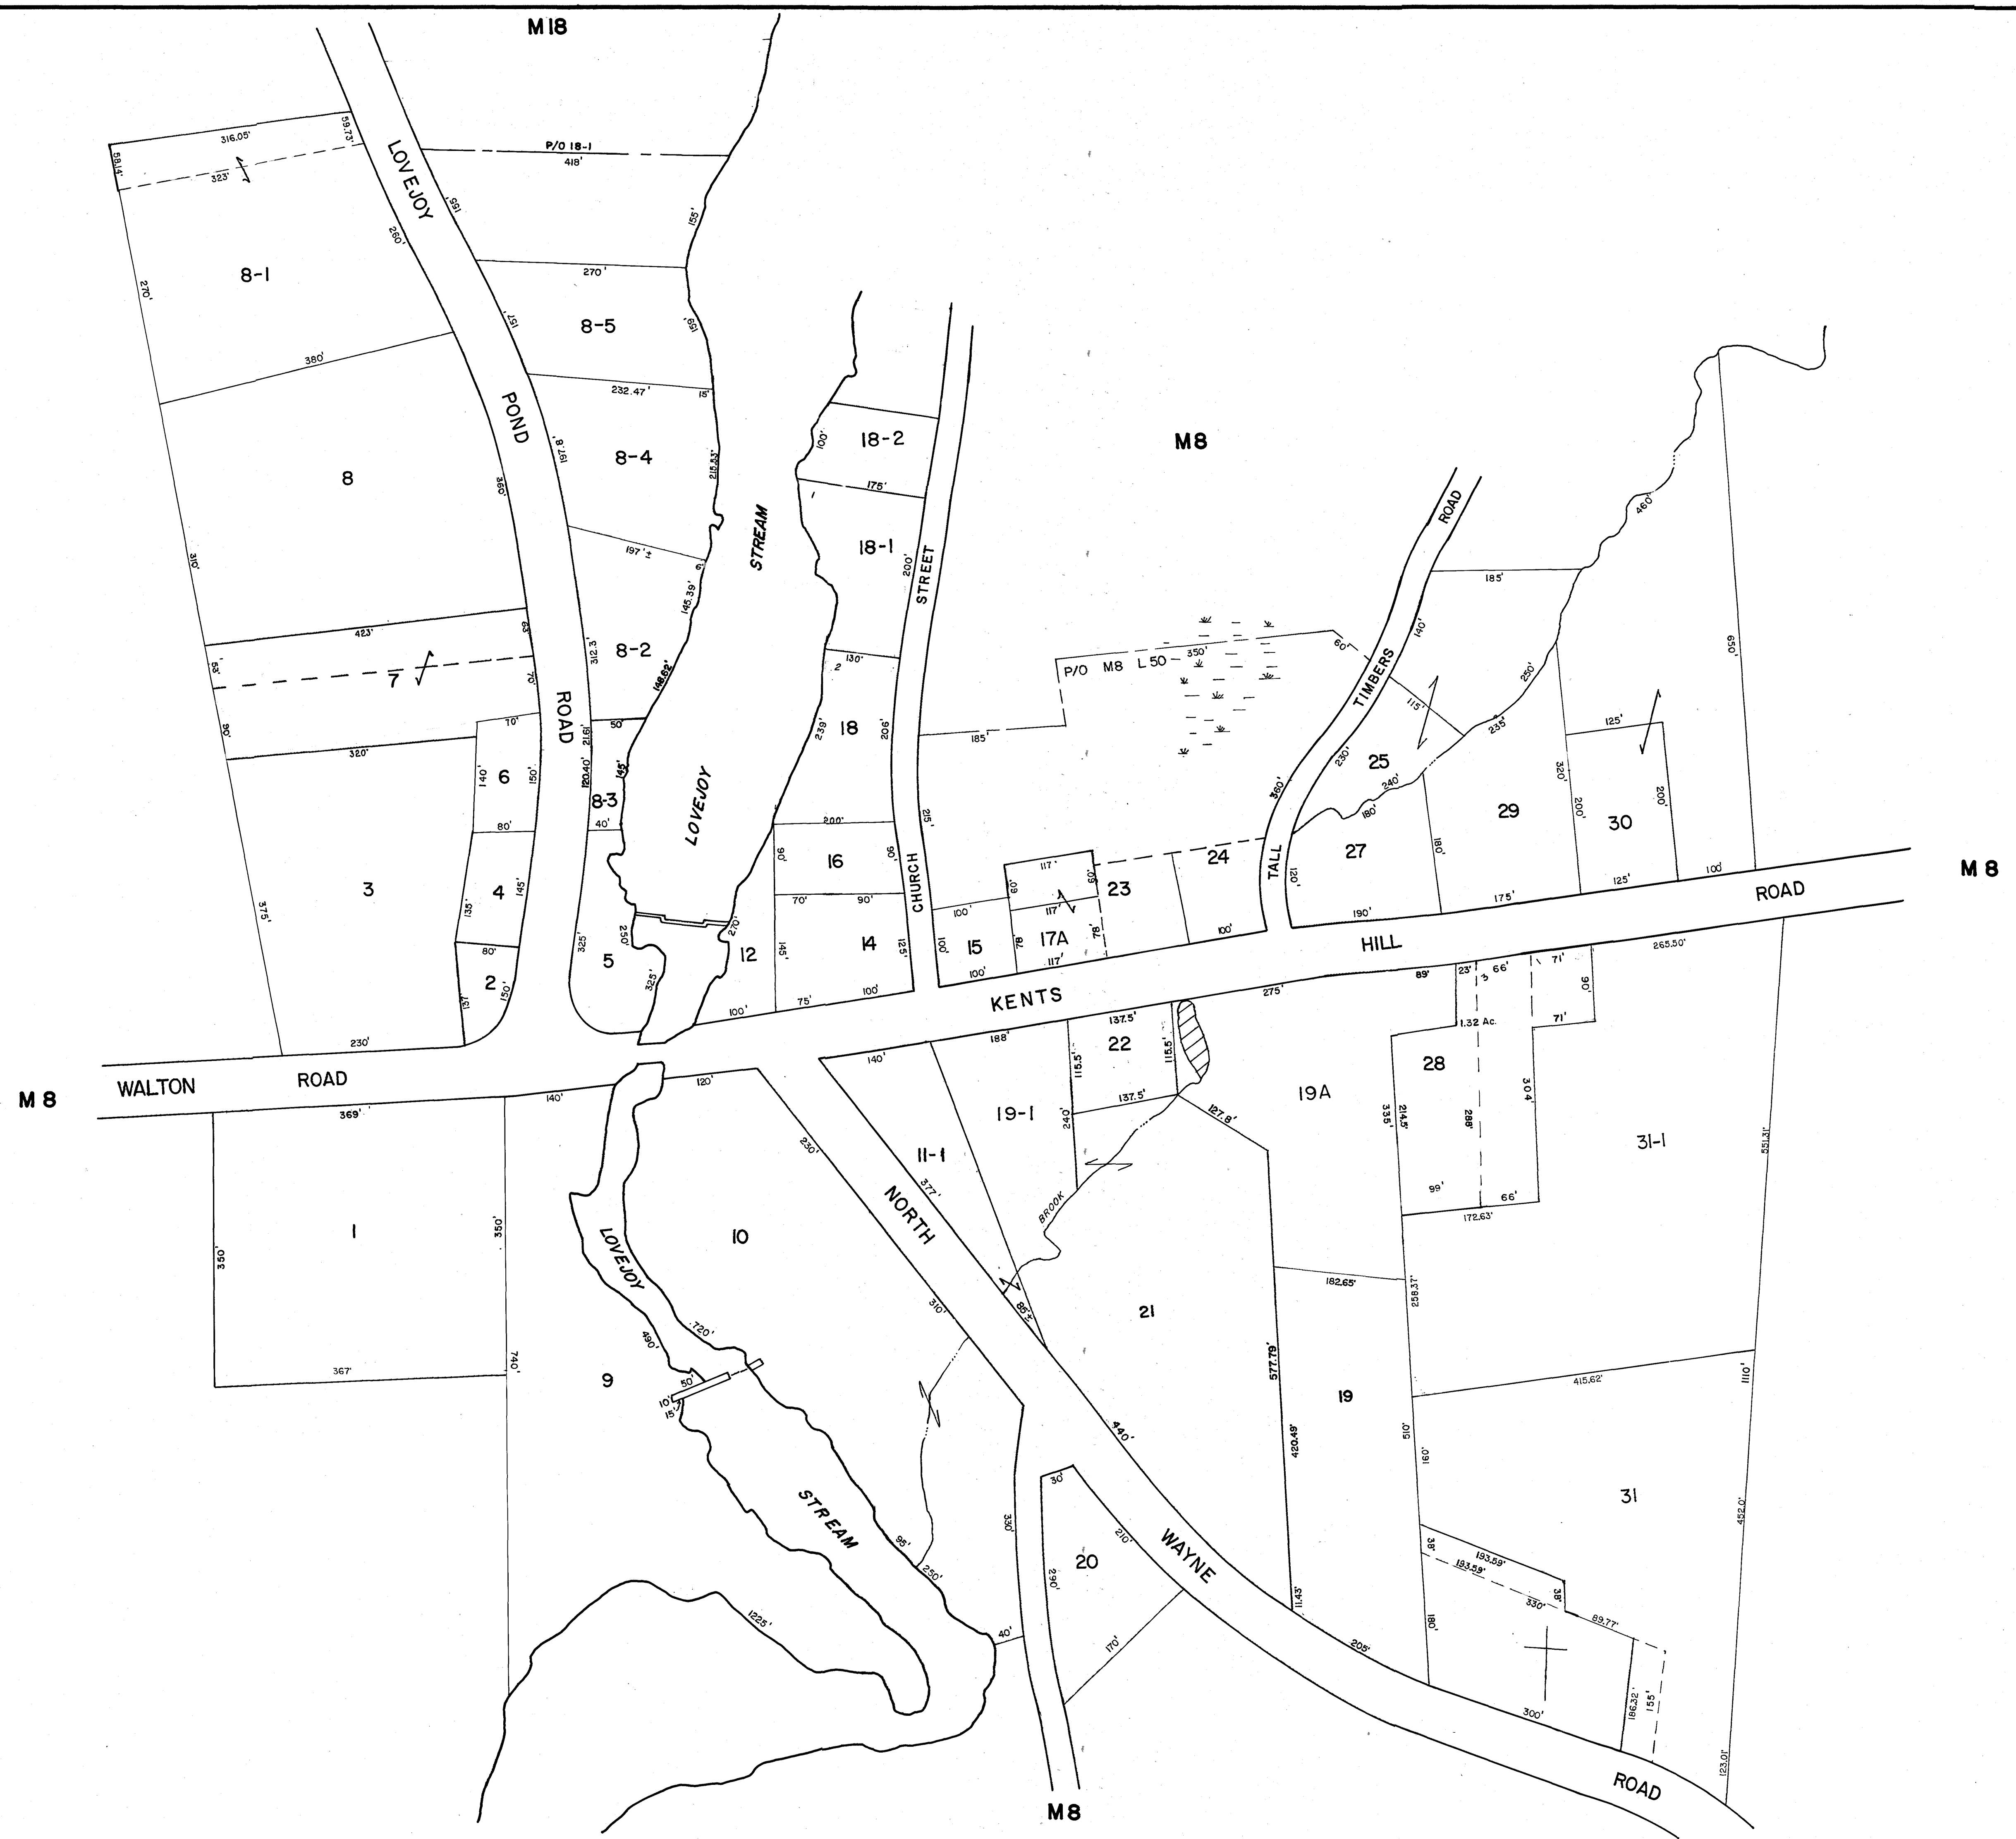

PROPERTY
MAP
TOWN
OF
WAYNE

KENNEBEC
COUNTY
MAINE

1979

PREPARED
BY
SLF, Inc.
SKOWHEGAN
MAINE

LEGEND
PARCEL NUMBER...5
ADJACENT MAPS...M2
MATCH LINE

NOTE:
FOR ASSESSMENT
PURPOSES ONLY
NOT TO BE USED
FOR CONVEYANCES

D.L. M... ..