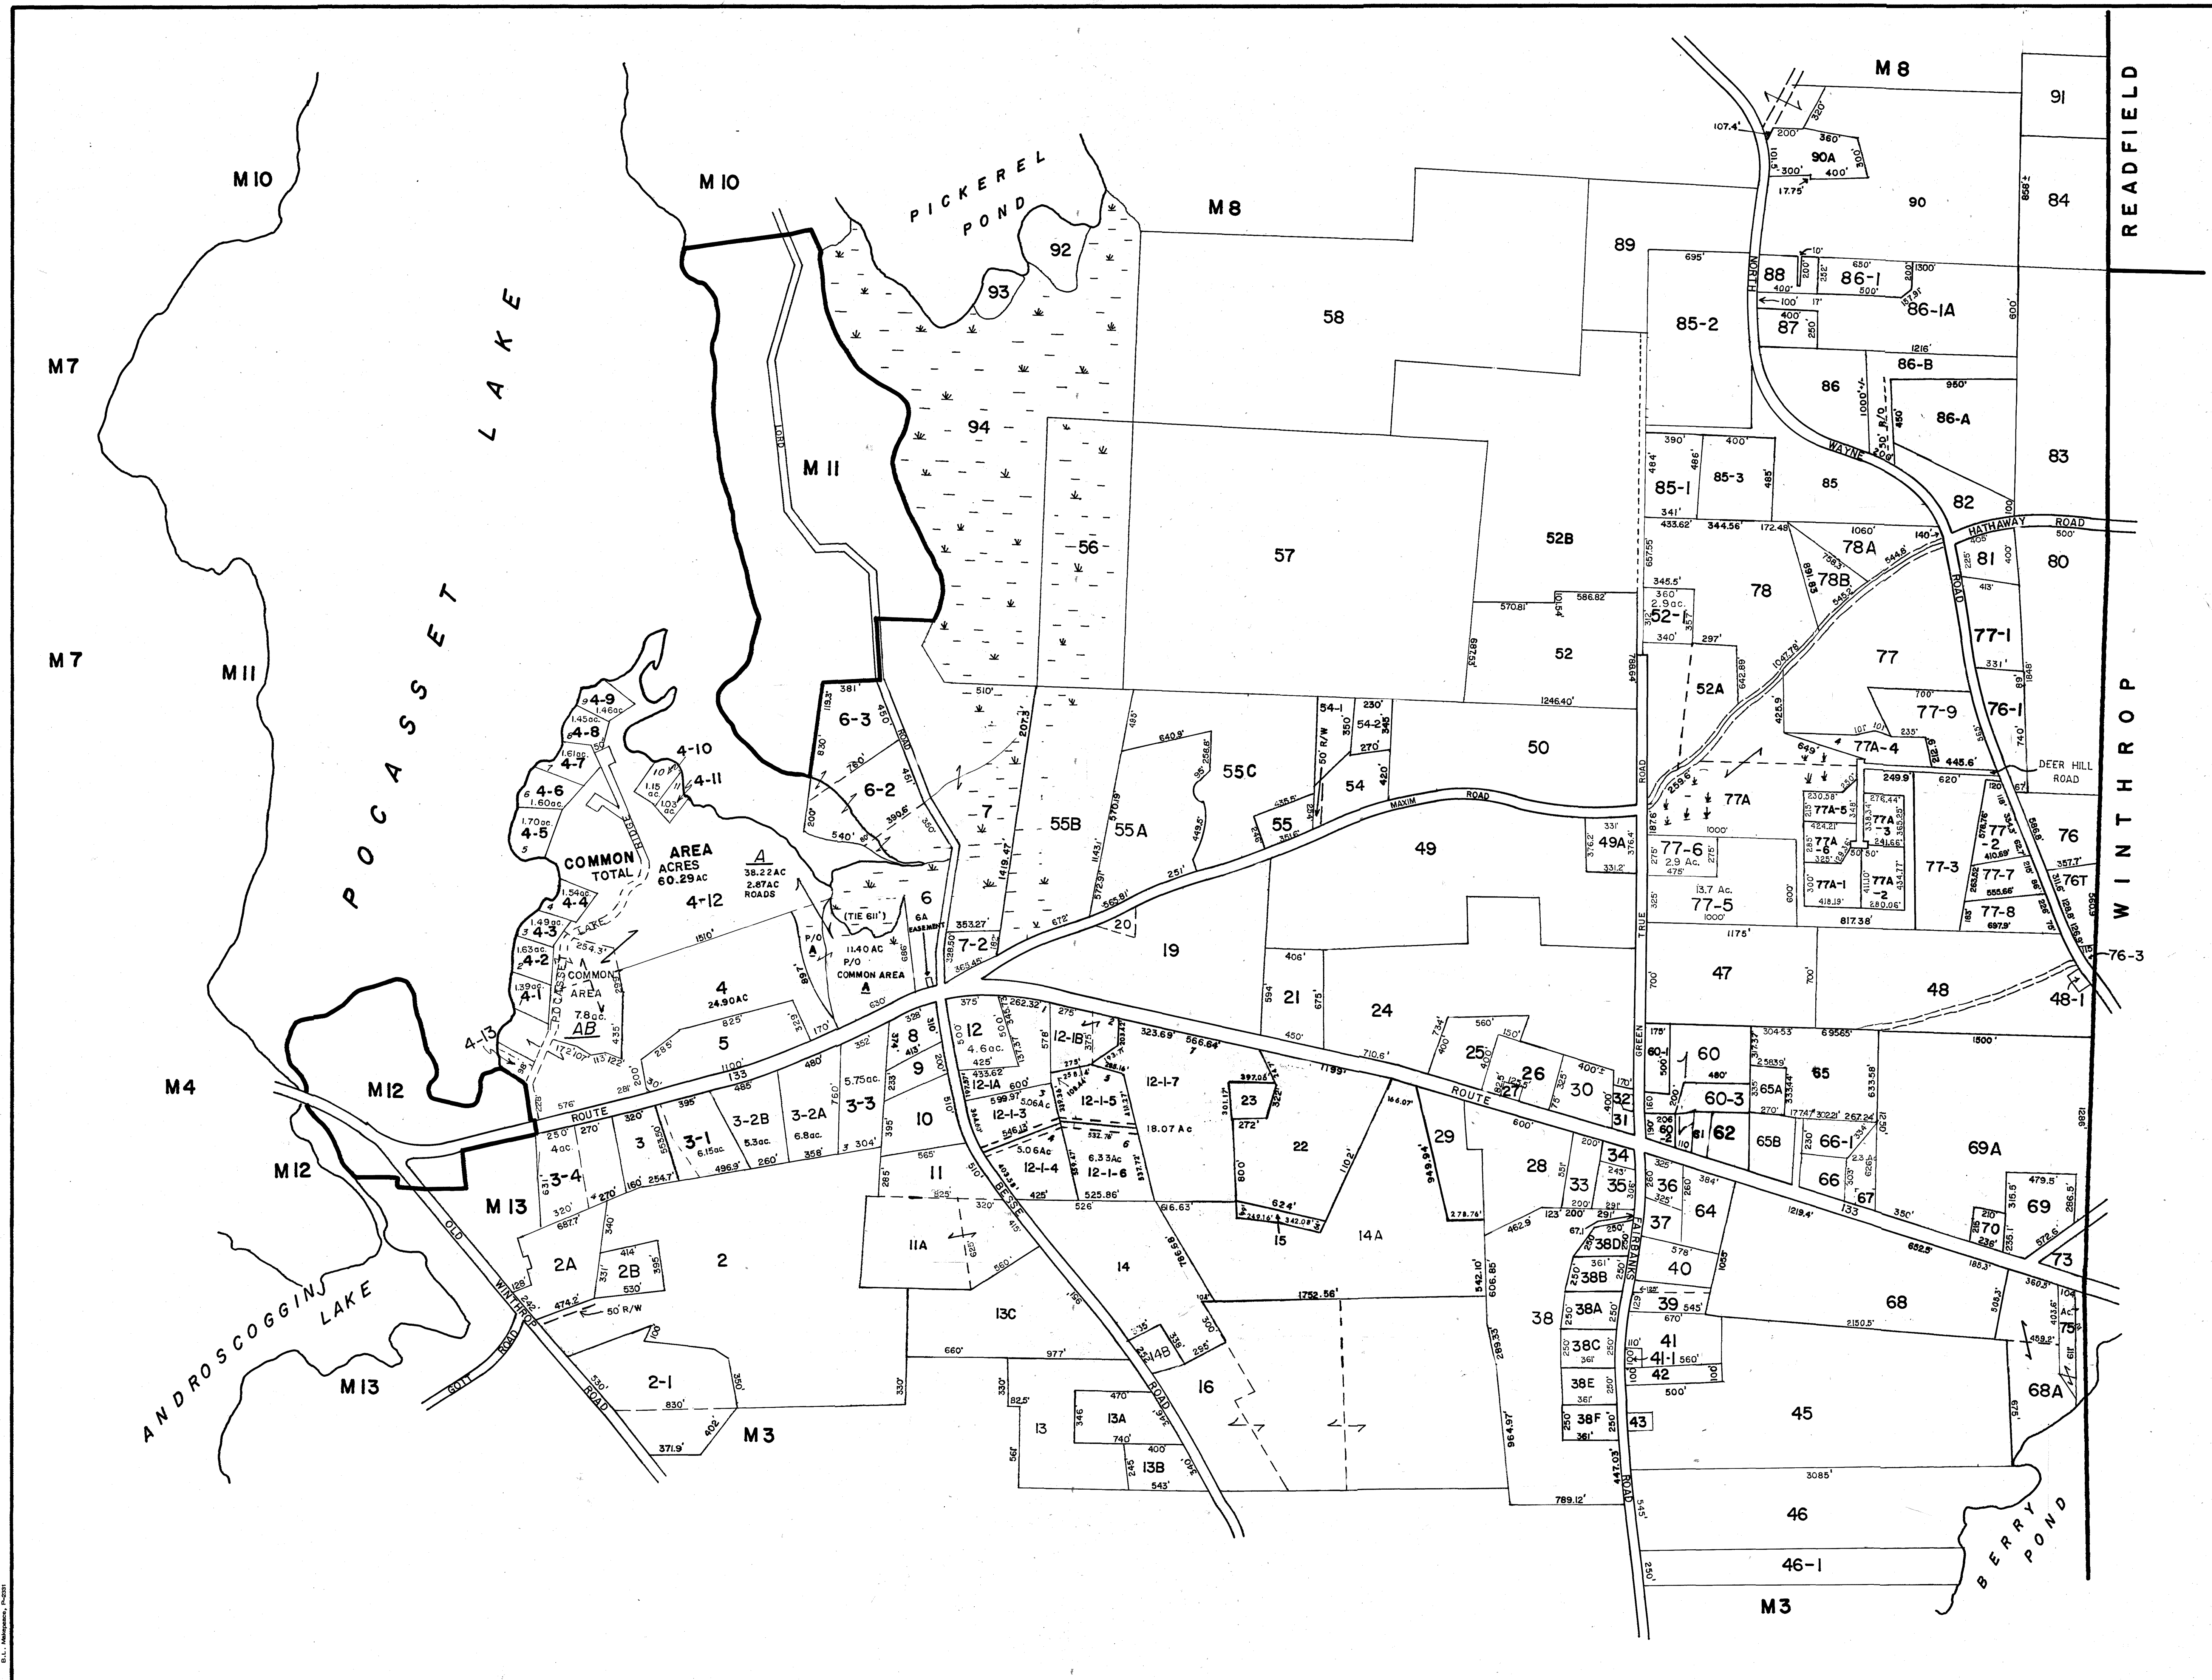

PROPERTY
MAP
TOWN
OF
WAYNE

KENNEBEC
COUNTY
MAINE

1979

PREPARED
BY
SLF, Inc.
SKOWHEGAN
MAINE

LEGEND
PARCEL NUMBER... 5
ADJACENT MAPS... M2
MATCH LINE

NOTE:
FOR ASSESSMENT
PURPOSES ONLY
NOT TO BE USED
FOR CONVEYANCES

SLF, Inc. Skowhegan, Maine