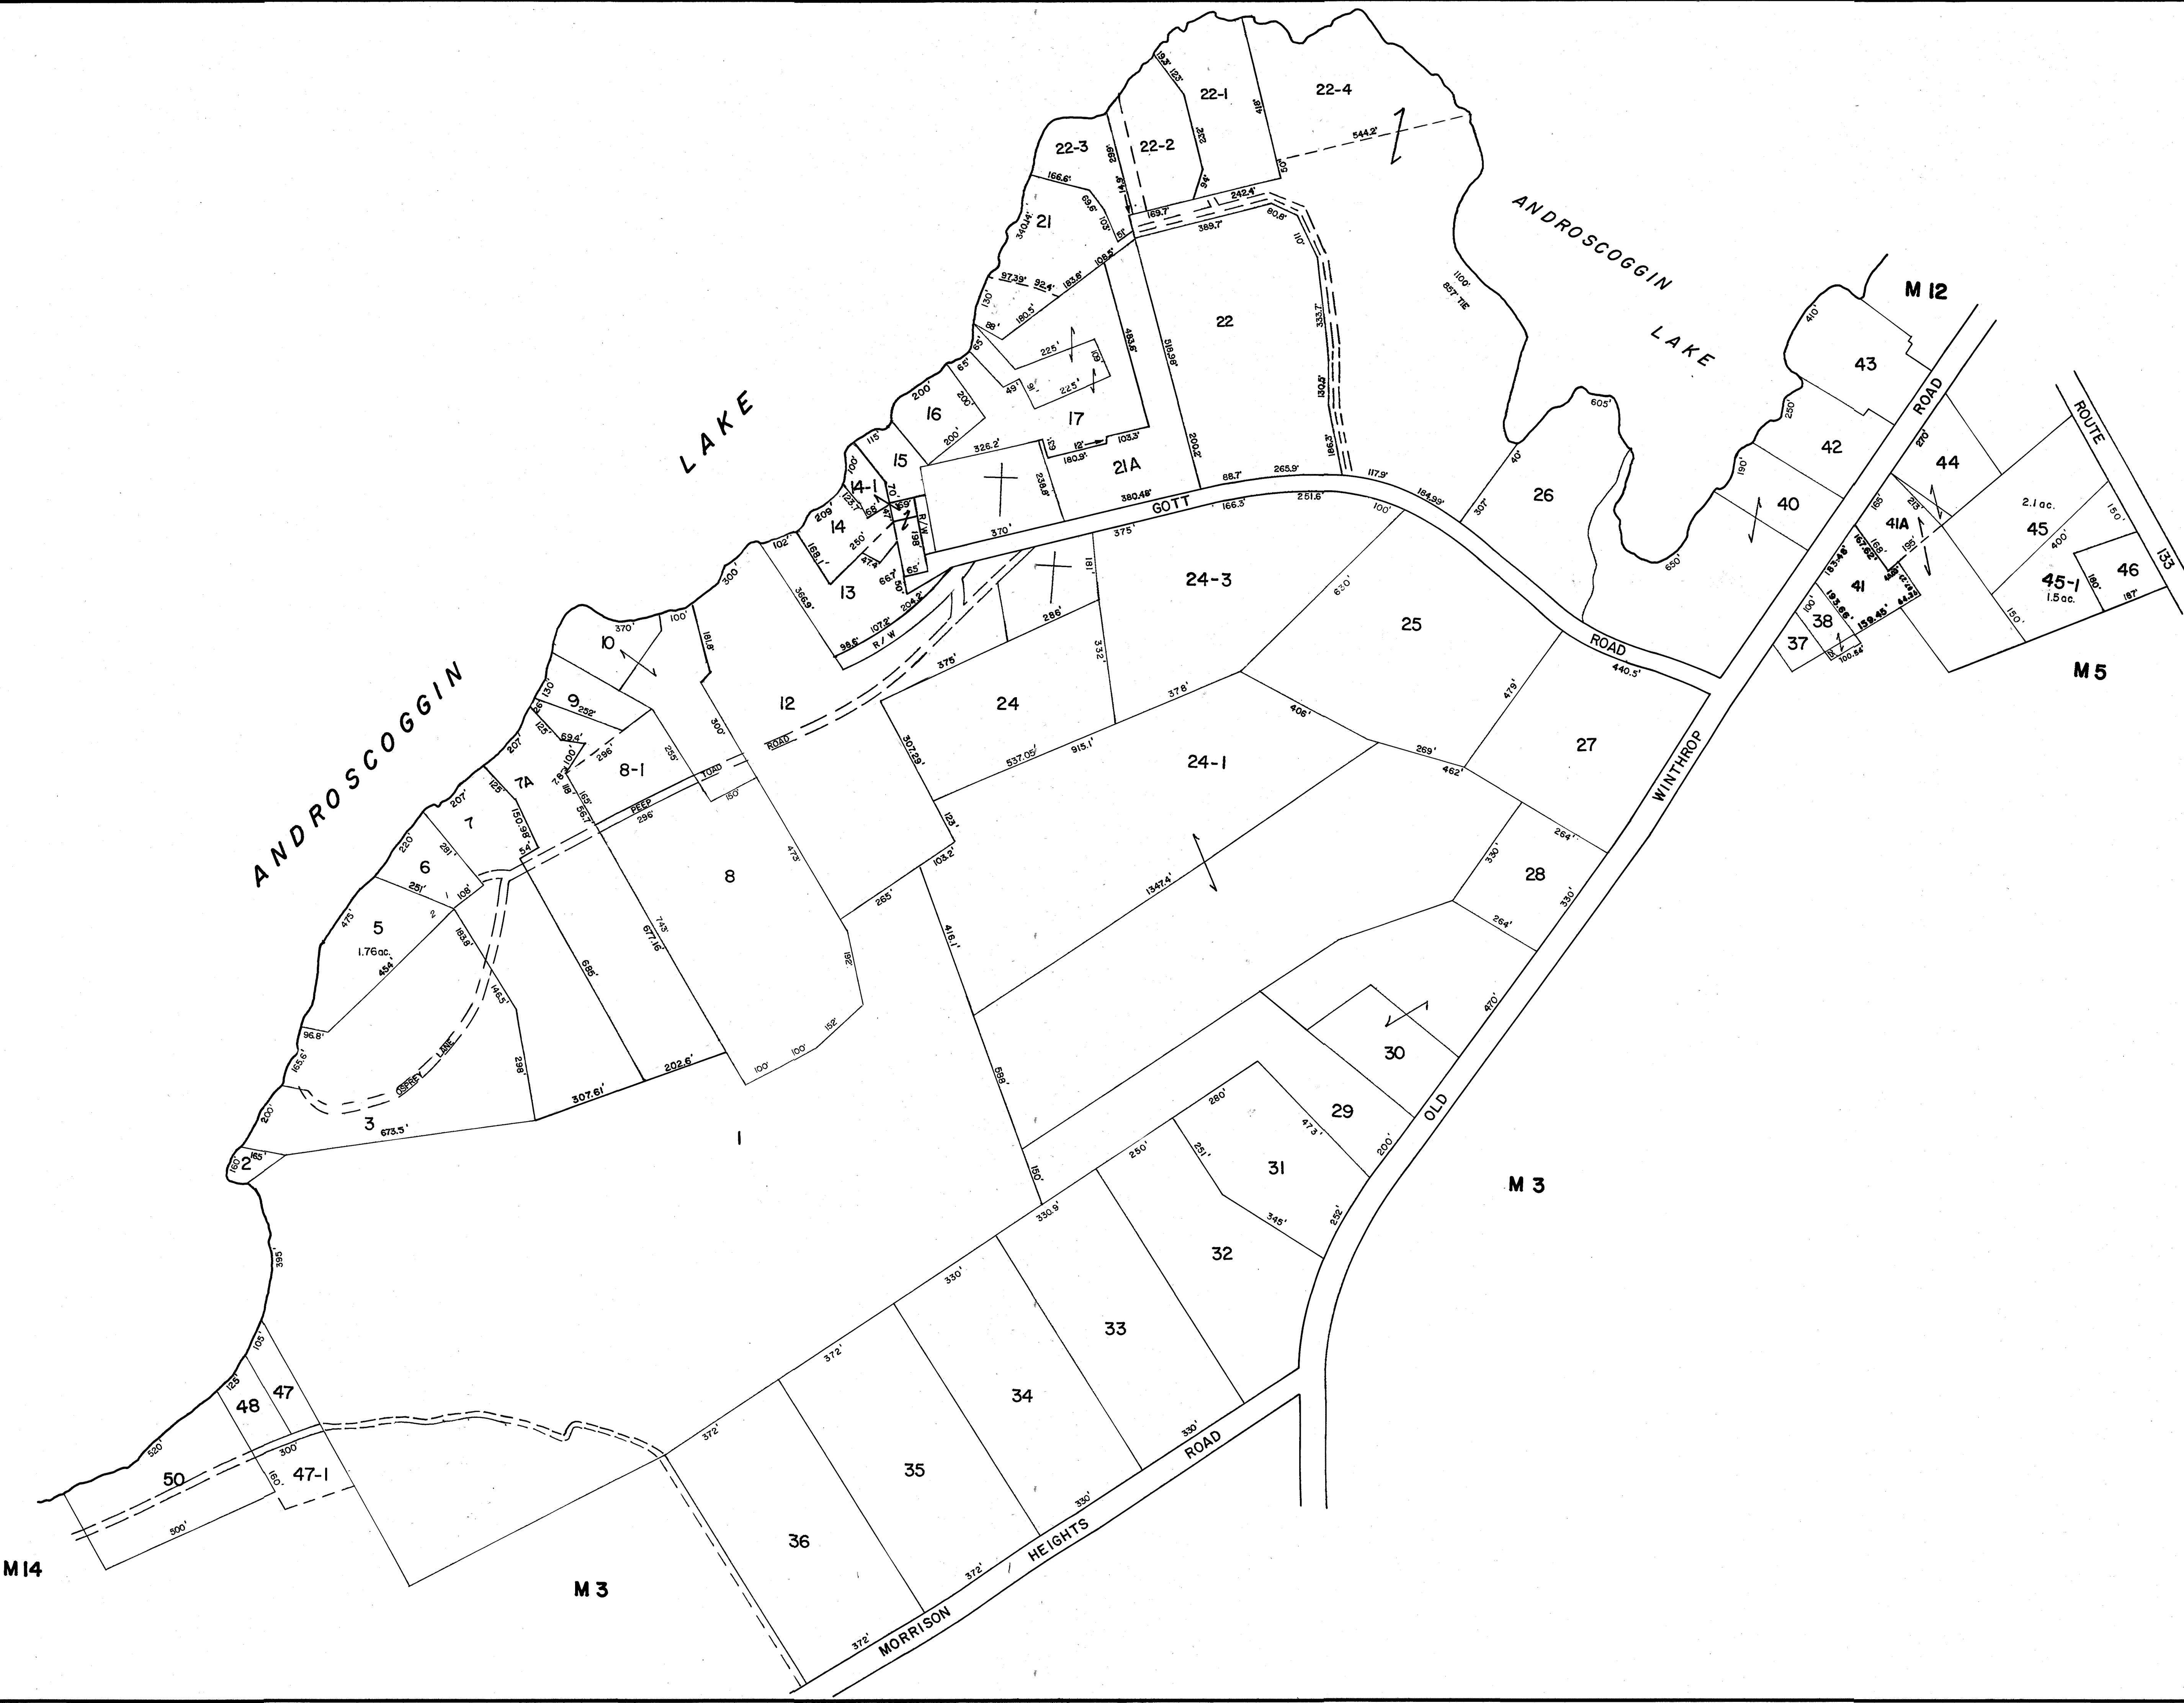

LEGEND  
PARCEL NUMBER...5  
ADJACENT MAPS...M2  
MATCH LINE

NOTE:  
FOR ASSESSMENT  
PURPOSES ONLY  
NOT TO BE USED  
FOR CONVEYANCES

D.L. Mansfield, Inc.

PROPERTY  
MAP  
**TOWN  
OF  
WAYNE**

**KENNEBEC  
COUNTY  
MAINE**